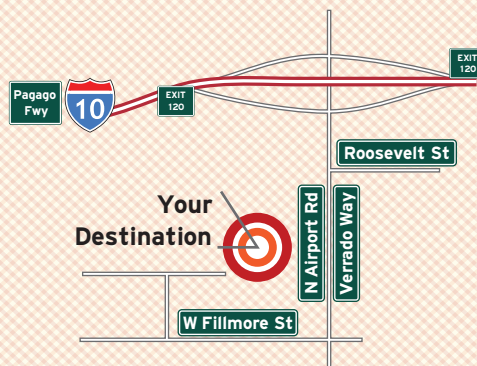

Education

New fire station

Housing

Skyline Park

New businesses
and job opportunities

... and the vision for our future

Palo Verde Educational Center Auditorium 600 Verrado Way / N. Airport Rd Buckeye, AZ 85326